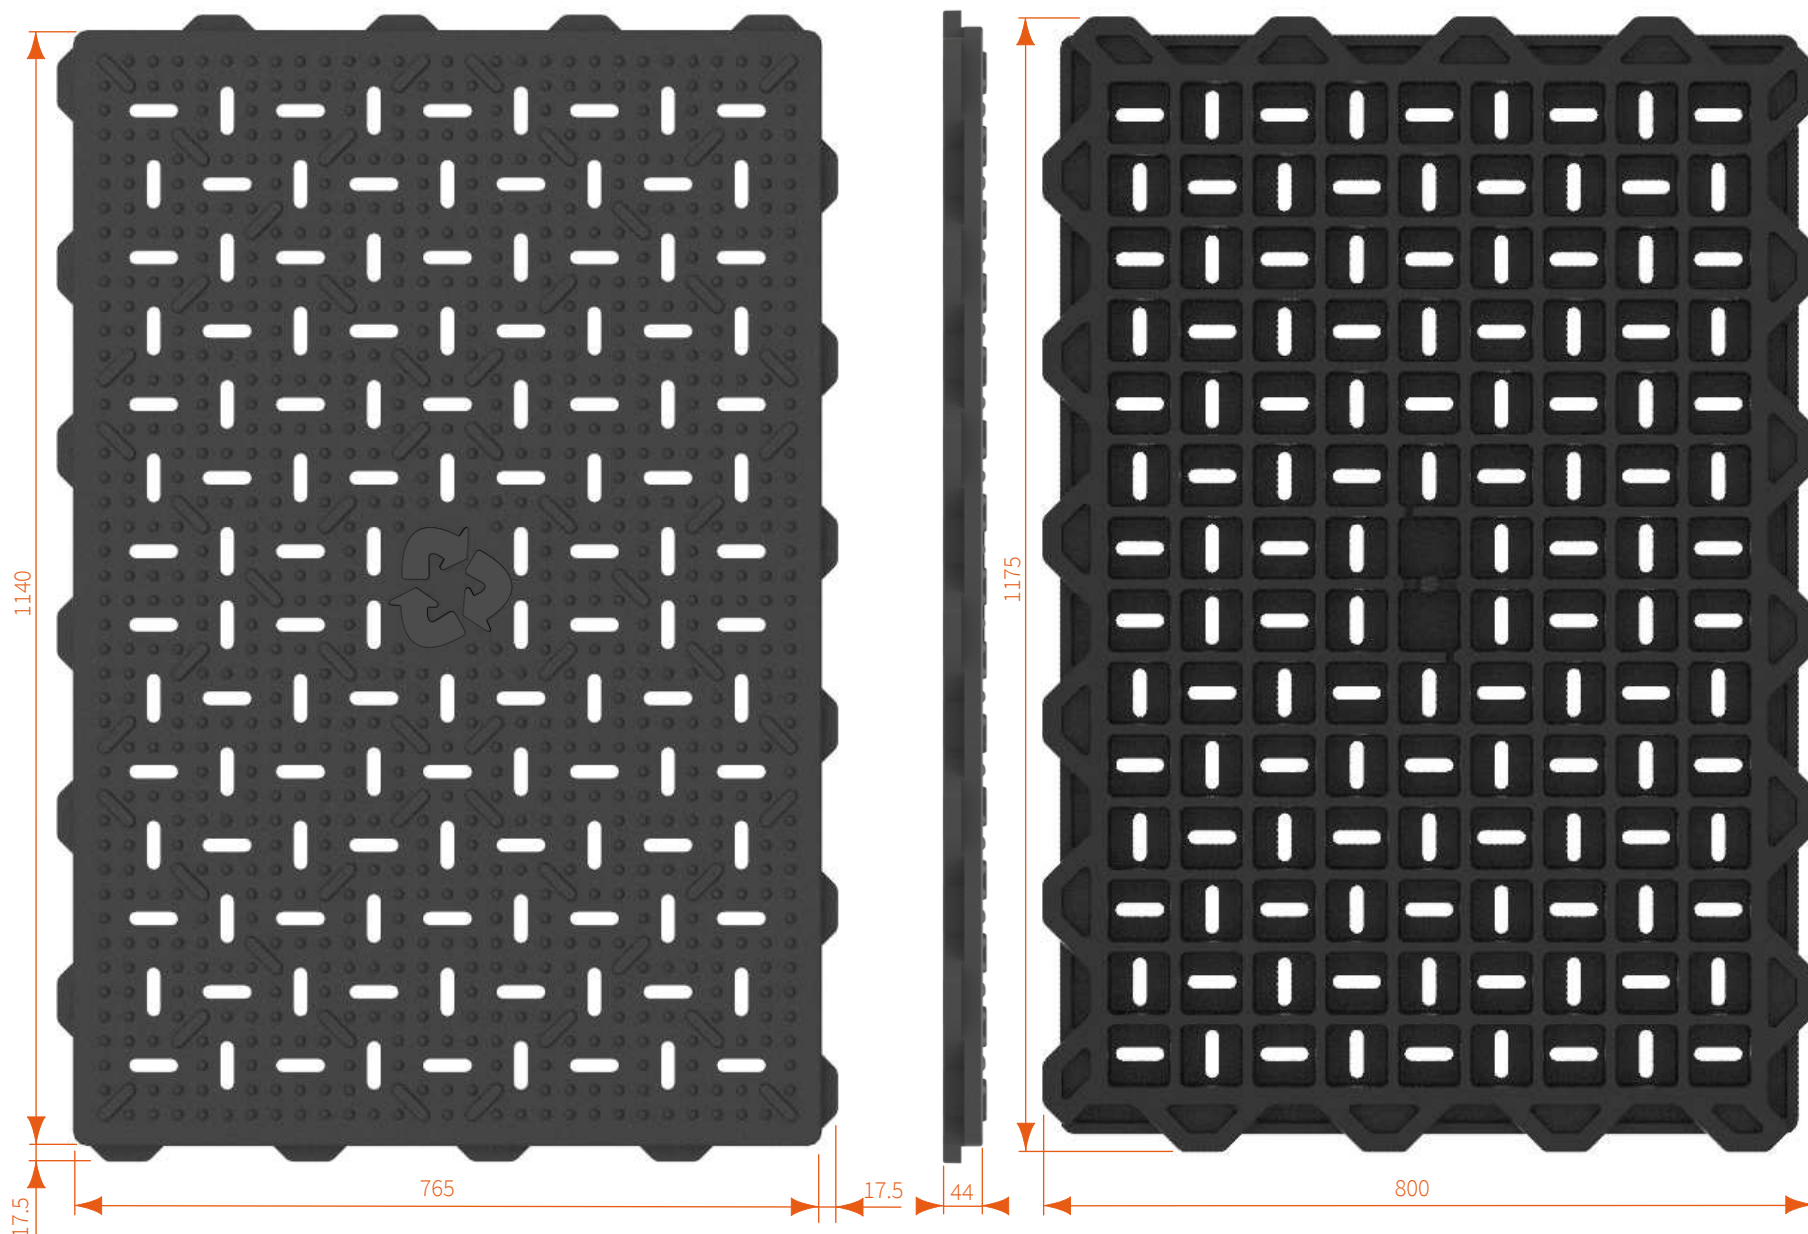

## DIMENSIONS

- Grid : 1175 mm x 800 mm
- Grid covering : 1140 mm x 765 mm, which is about 0.87 m<sup>2</sup> per grid
- Oblong hole : 50 x 14 mm
- Grid thickness : 44 mm
- Cavity : 65 x 65 mm
- Cavity wall thickness : 10 mm
- Round embossing height : 3 mm
- Oblong embossing height : 4 mm

## WEIGHT :

- Approximately 25.5 ± 0.5 kg

## PACKAGE

- Standard palett : 80 x 120 cm standard EU : 32 grids
- Palett height for 32 grids : 155 cm
- 1 palett weight : About ~ 830 kg
- Covered surface per palett (including dilatation gap) : About 28 m<sup>2</sup>

## FEATURES

- Color : Black and grey
- Recyclable material : 100% from recycling

Non-contractual sheet