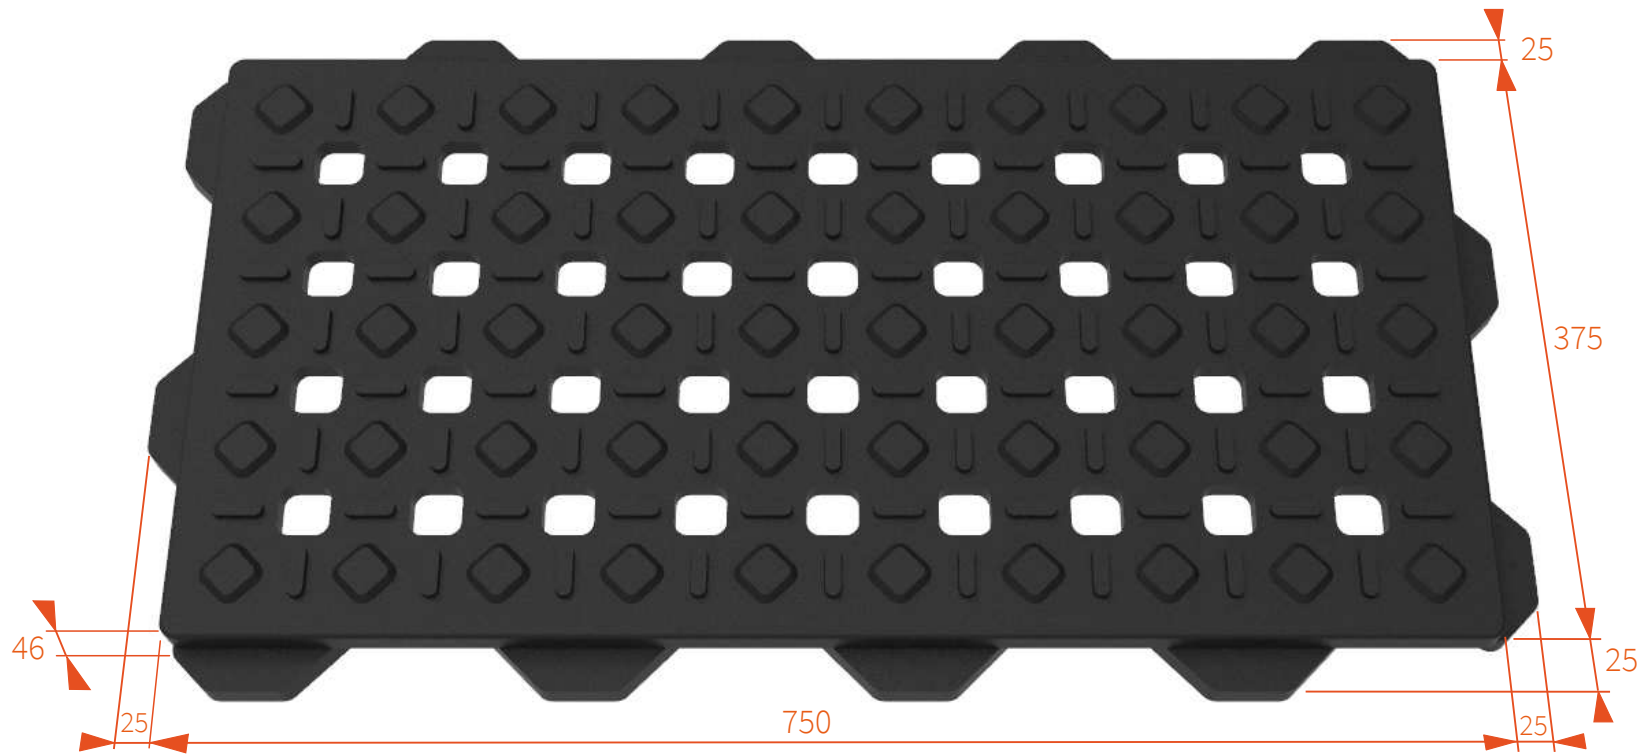

## DIMENSIONS

- Grid :  
800 mm x 425 mm
- Grid covering :  
750 mm x 375 mm,  
which is about 0.28 m<sup>2</sup> per grid
- Square hole :  
30 x 30 mm
- Grid thickness : 46 mm
- Cavity : 60 x 60 mm
- Wall cavity thickness : 14 mm

## PACKAGING

- Standard palett :  
80 x 120 cm standard EU :  
3 piles of 30 grids
- Palett height for 30 grids :  
150 cm
- 1 palett weight :  
About ~ 1000 kg
- Covered surface with 1 palett  
(including dilatation gap) :  
About 25m<sup>2</sup>

## FEATURES

- Material : from recycling,  
100% recyclable.
- Color : Black and grey.

Non-contractual sheet

Two usable sides  
Interlocking system preventing lifting

Elements position could be offset